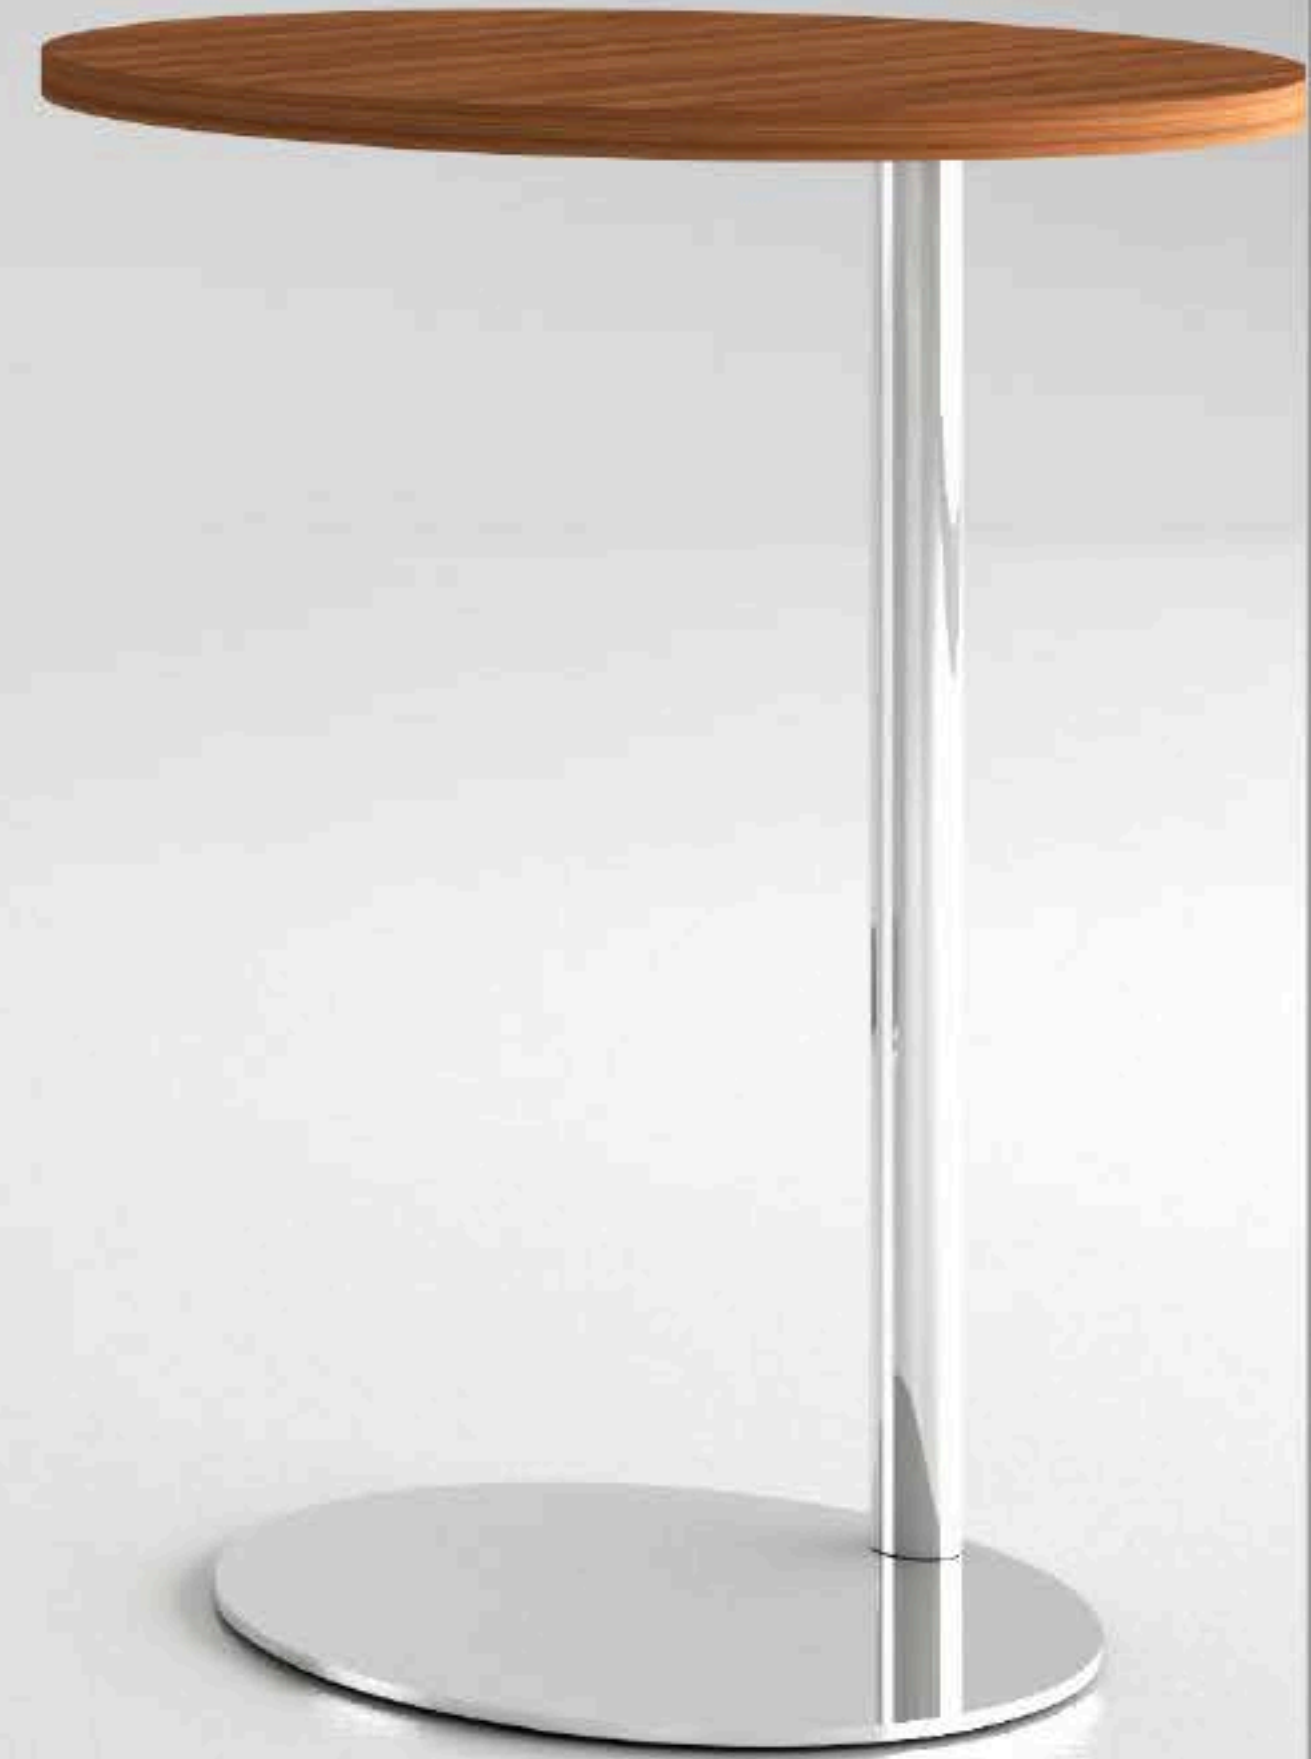

PRODUCTS

Introducing Transit Tablet Table

Nevins is pleased to introduce the stylish and compact Transit Tablet Table. This highly functional table utilizes lounge seating to create a personalized space to quickly accomplish any task – from emails, to meetings, to snack breaks. Transit effortlessly nests up to lounge and modular seating thanks to its slim offset steel column base design. Transit offers ample work surface and creates the perfect resting place for your laptop or coffee making it an instant workstation. This stylish table is crafted with either a circular or rectangle top and corresponding base plate shape. Customize transit with a laminate, veneer, or solid surface top finish, and choose from a diverse selection of base finishes to create the perfect pull-up table for your space.

PRODUCTS

Break from your desk and work anywhere with the sleek and functional Transit Tablet Table by Nevins. Transit provides a contemporary work surface for collaborative environments. 